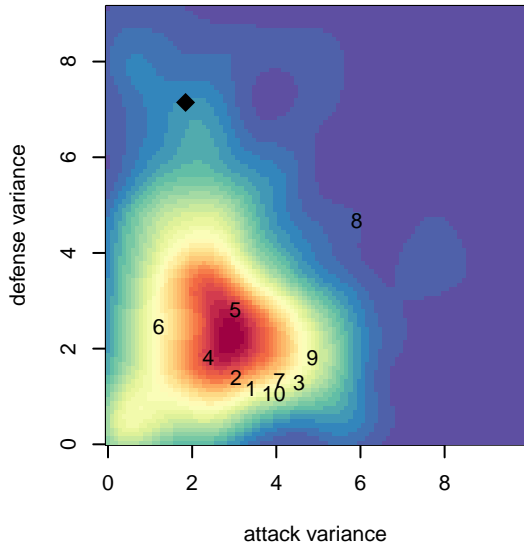

Harbor Premier White B05

Harbor FC
 Gig Harbor, WA
 B05 total strength=257
 attack=0.21 defense=0.11
 fall league = RCL B05 Div 5 9Aside
 spr league = Win RCL B05 Div 6

alt names used:
 Harbor Premier B05 White B
 Harbor Premier FC B05 White
 Harbor Premier B05 White
 Harbor Premier B05 White B
 Harbor Premier B05 White B

Venues played:
 2016 RVS Classic BU12
 2016 Tye Cup B05 Silver
 2016 RCL B05 Div 5 9Aside
 2016 Win RCL B05 Div 6
 2016 WYS Presidents Cup B05 Division 2

**attack and defense variance (black dot)
relative to other teams
and top 10 in region**