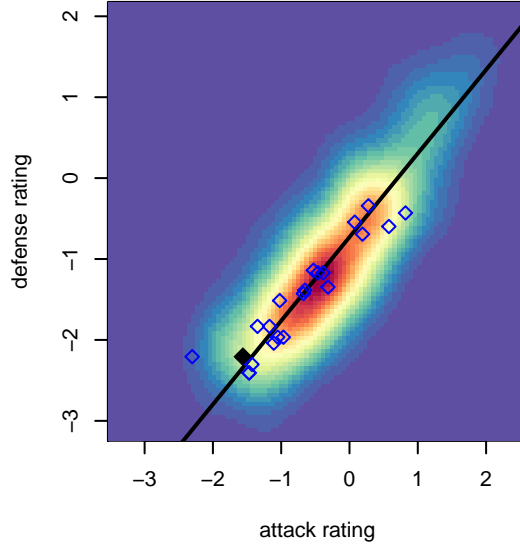

**attack and defense rating
relative to others at age
and all opponents in last 13 months**