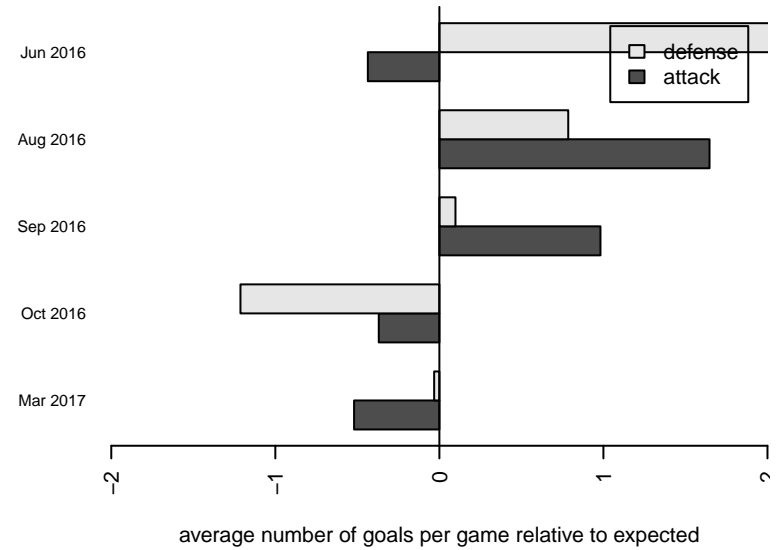

Performance relative to 13 month average