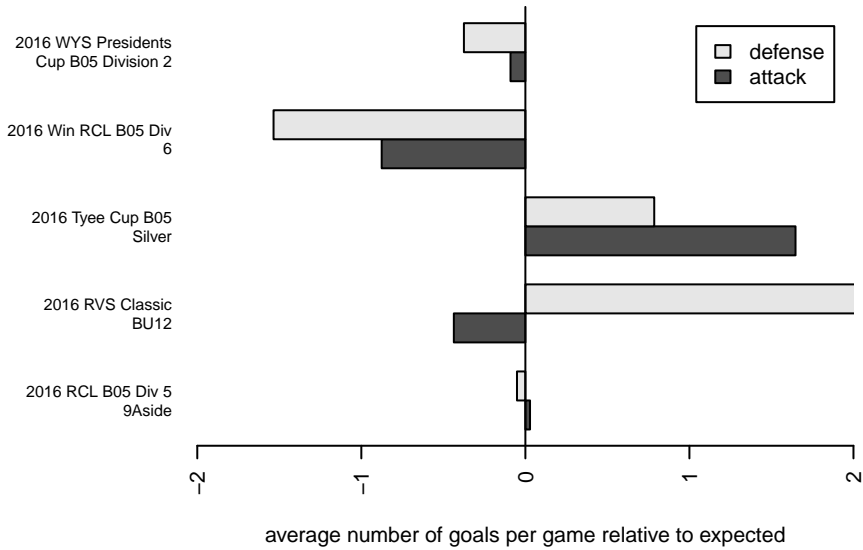

Performance relative to 13 month average