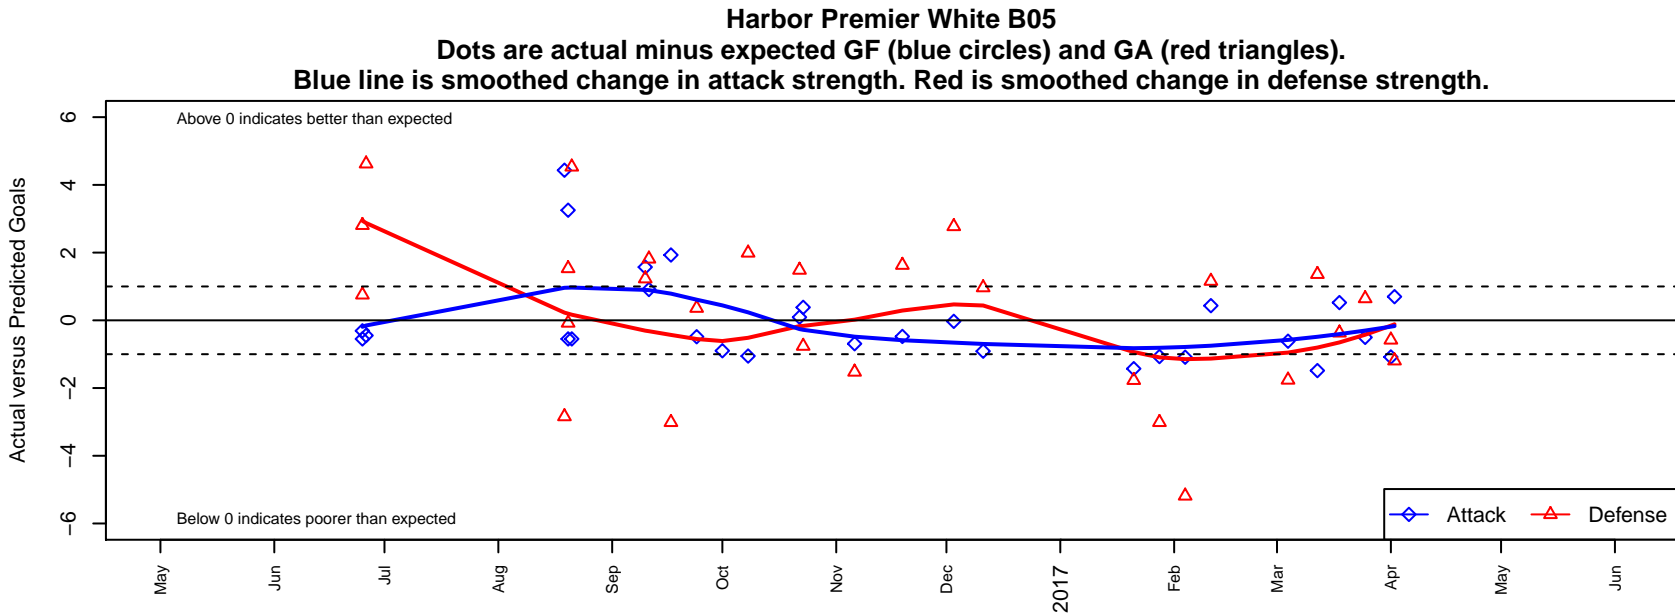

Harbor Premier White B05

Harbor FC
 Gig Harbor, WA
 B05 total strength=257
 attack=0.21 defense=0.11
 fall league = RCL B05 Div 5 9Aside
 spr league = Win RCL B05 Div 6

alt names used:
 Harbor Premier B05 White B
 Harbor Premier FC B05 White
 Harbor Premier B05 White
 Harbor Premier B05 White B
 Harbor Premier B05 White B

Venues played:
 2016 RVS Classic BU12
 2016 Tye Cup B05 Silver
 2016 RCL B05 Div 5 9Aside
 2016 Win RCL B05 Div 6
 2016 WYS Presidents Cup B05 Division 2

**attack and defense variance (black dot)
relative to other teams
and top 10 in region**