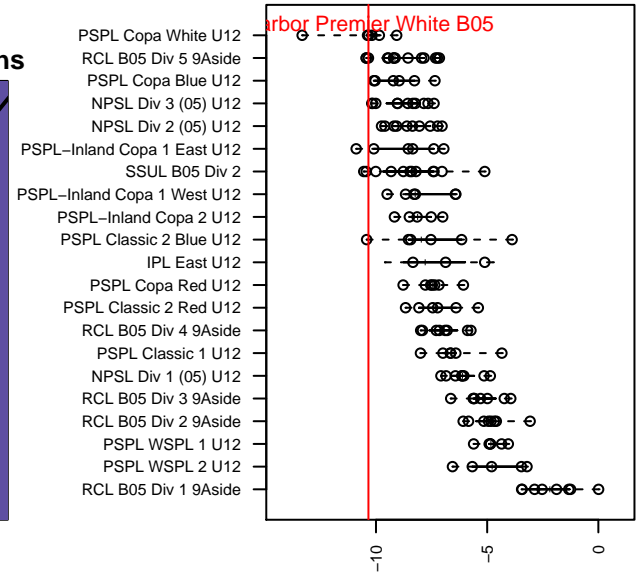

**attack and defense rating
relative to others at age
and all opponents in last 13 months**